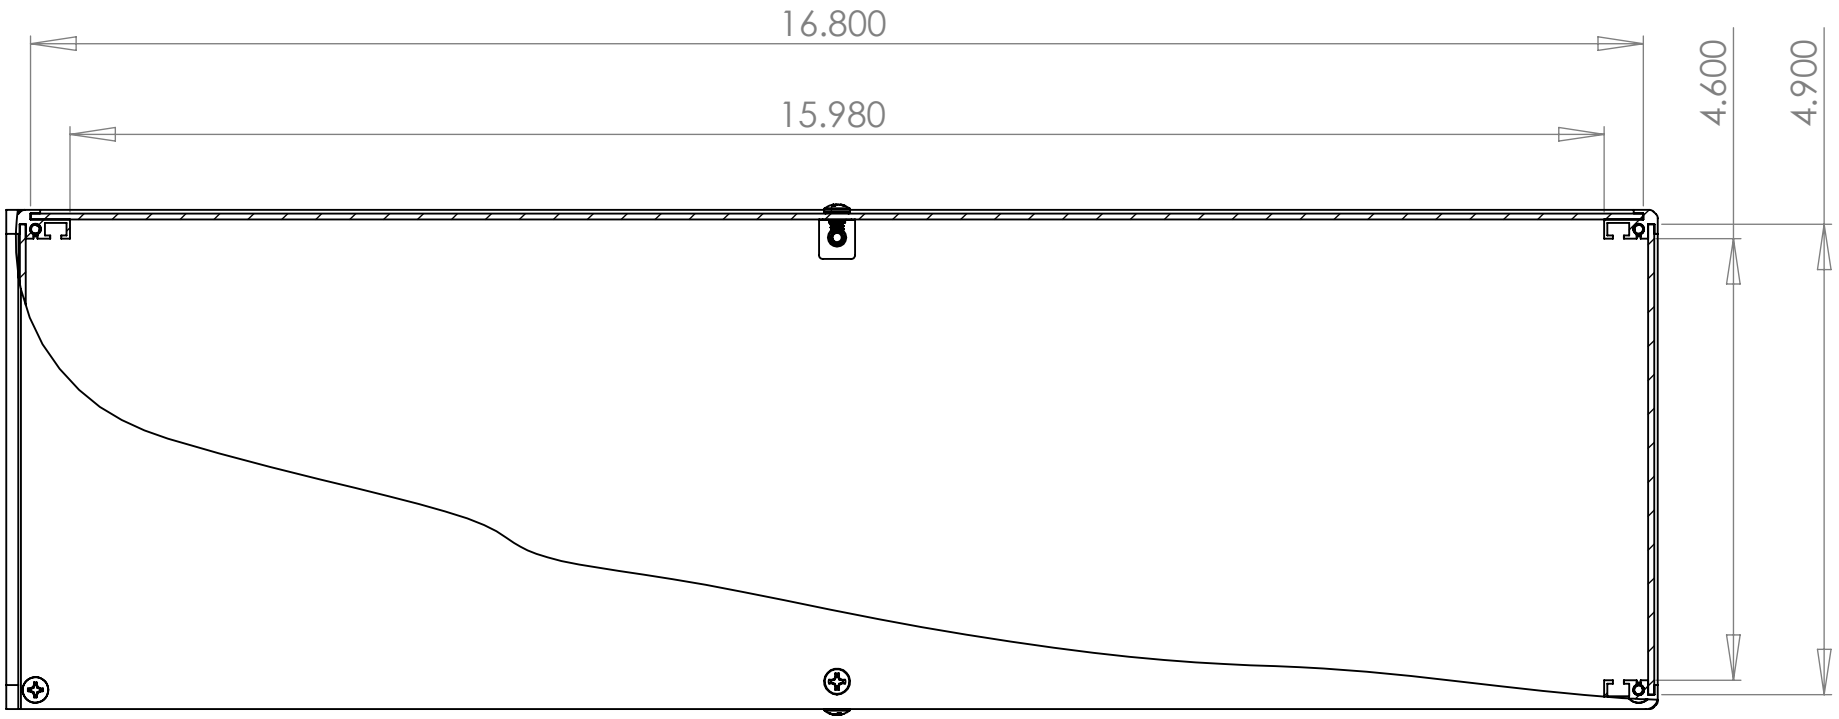

# RACK MOUNTING

**WOLGRAM**  
Engineered Plastics, LLC.  
www.wolgrammfg.com  
866-WOLGRAM

PART NUMBER **3RU17**  
19 x 17 x 5.25 Aluminum Enclosure.  
Black Anodized

Unless otherwise specified, dimensions are in inches. Information in this drawing is provided for reference only.