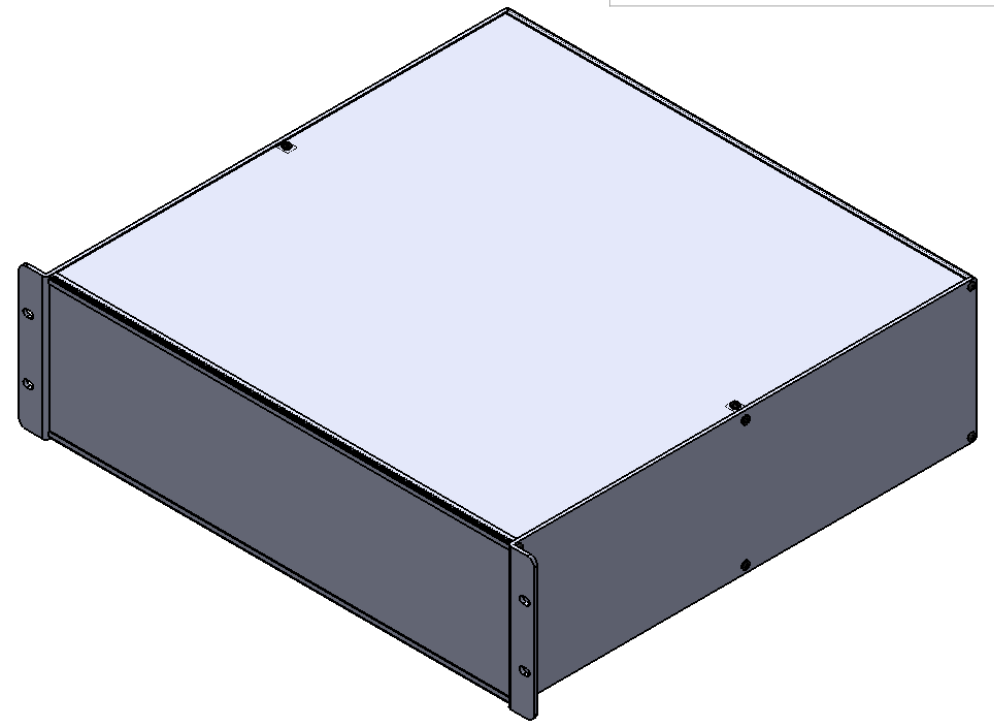

# RACK MOUNTING

**WOLGRAM**  
Engineered Plastics, LLC.  
www.wolgrammfg.com  
866-WOLGRAM

PART NUMBER **3RU17**  
19 x 17 x 5.25 Aluminum Enclosure.  
Black Anodized

Unless otherwise specified, dimensions are in inches. Information in this drawing is provided for reference only.