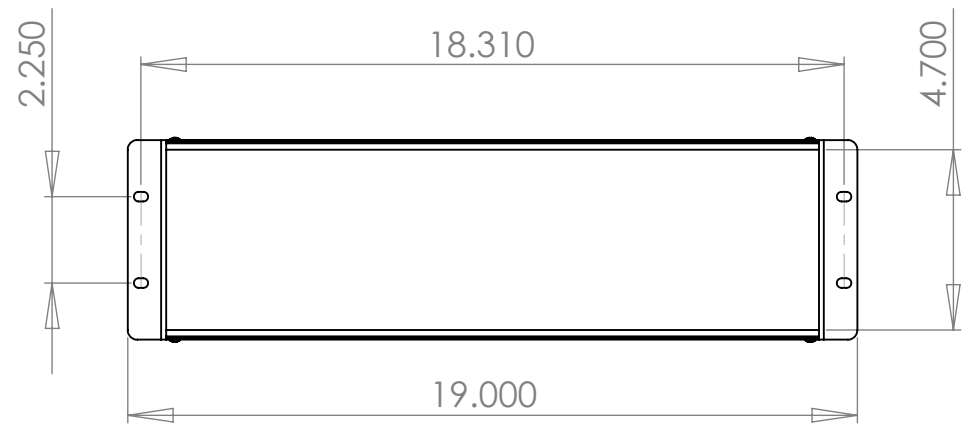

# RACK MOUNTING

**WOLGRAM**  
Engineered Plastics, LLC.  
www.wolgrammfg.com  
866-WOLGRAM

PART NUMBER **3RU17**  
19 x 17 x 5.25 Aluminum Enclosure.  
Black Anodized

Unless otherwise specified, dimensions are in inches. Information in this drawing is provided for reference only.