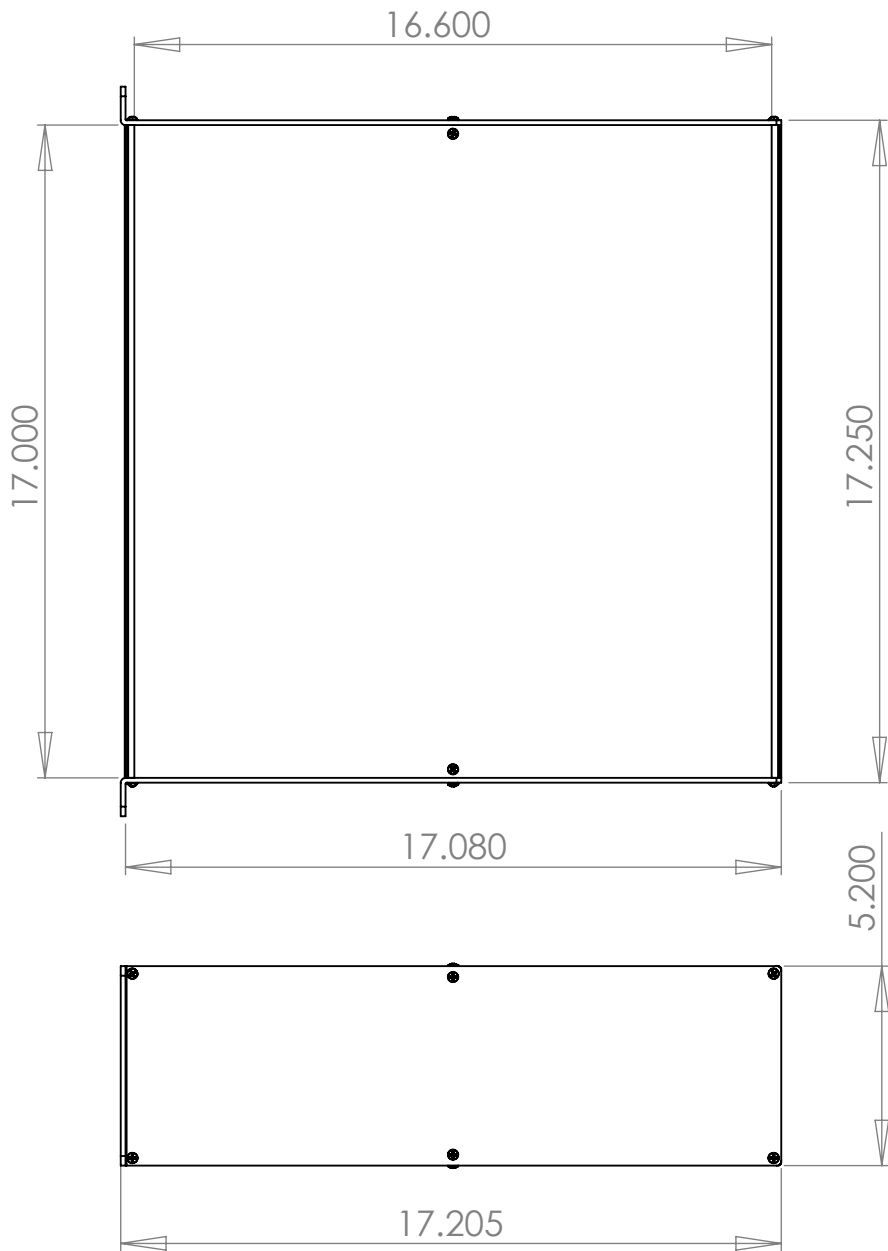

# RACK MOUNTING

**WOLGRAM**  
Engineered Plastics, LLC.  
www.wolgrammfg.com  
866-WOLGRAM

PART NUMBER **3RU17**  
19 x 17 x 5.25 Aluminum Enclosure.  
Black Anodized

Unless otherwise specified, dimensions are in inches. Information in this drawing is provided for reference only.