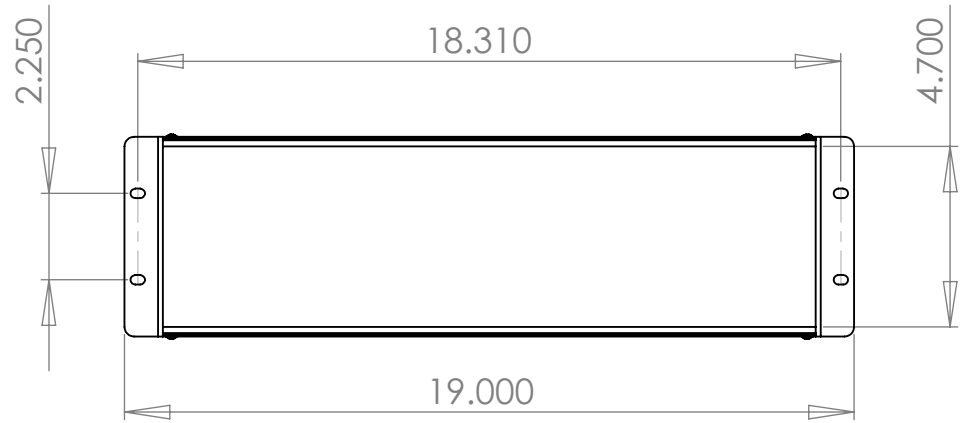

RACK MOUNTING

WOLGRAM
Engineered Plastics, LLC.
www.wolgrammfg.com
866-WOLGRAM

PART NUMBER **3RU12**
19 x 12 x 5.25 Aluminum Enclosure.
Black Anodized

Unless otherwise specified, dimensions are in inches. Information in this drawing is provided for reference only.

5

4

3

2

1

RACK MOUNTING

WOLGRAM
Engineered Plastics, LLC.
www.wolgrammfg.com
866-WOLGRAM

PART NUMBER **3RU12**
19 x 12 x 5.25 Aluminum Enclosure.
Black Anodized

Unless otherwise specified, dimensions are in inches. Information in this drawing is provided for reference only.