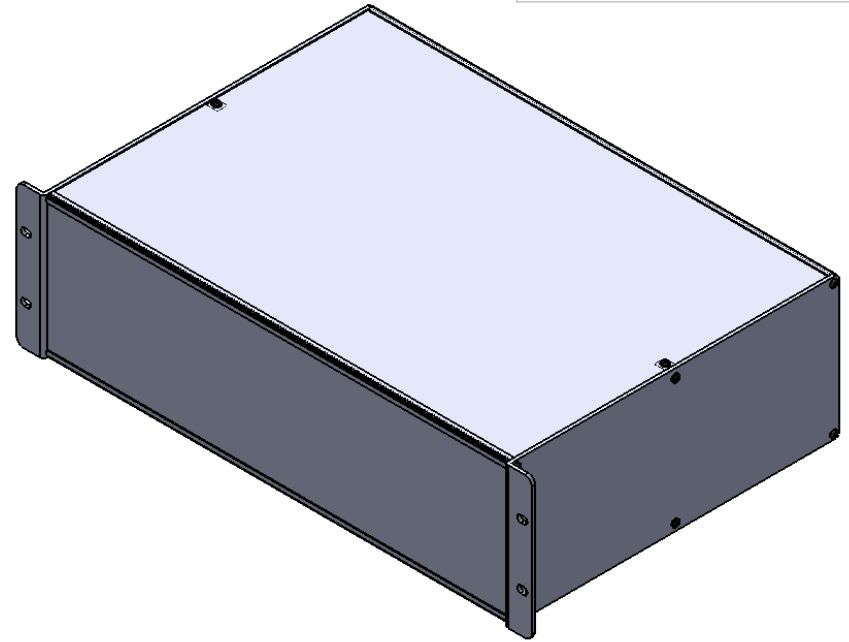

RACK MOUNTING

WOLGRAM
Engineered Plastics, LLC.
www.wolgrammfg.com
866-WOLGRAM

PART NUMBER **3RU12**
19 x 12 x 5.25 Aluminum Enclosure.
Black Anodized

Unless otherwise specified, dimensions are in inches. Information in this drawing is provided for reference only.

5

4

3

2

1

RACK MOUNTING

WOLGRAM
Engineered Plastics, LLC.
www.wolgrammfg.com
866-WOLGRAM

PART NUMBER **3RU12**
19 x 12 x 5.25 Aluminum Enclosure.
Black Anodized