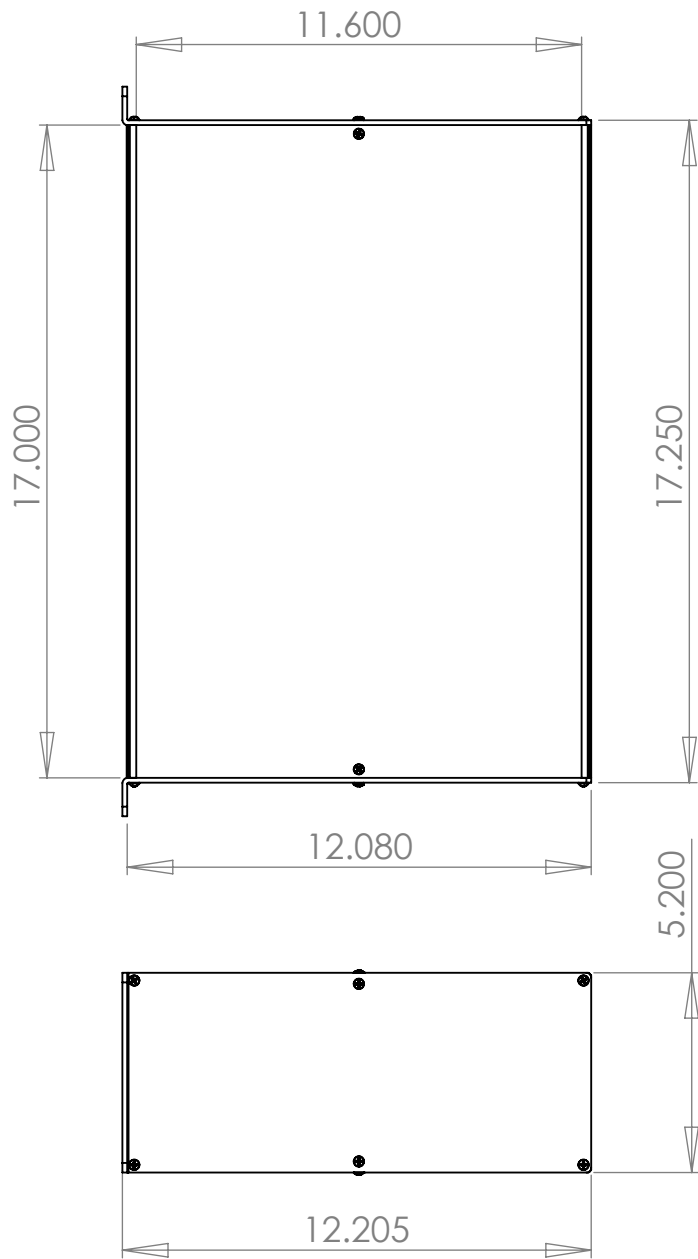

RACK MOUNTING

WOLGRAM
Engineered Plastics, LLC.
www.wolgrammfg.com
866-WOLGRAM

PART NUMBER **3RU12**
19 x 12 x 5.25 Aluminum Enclosure.
Black Anodized

Unless otherwise specified, dimensions are in inches. Information in this drawing is provided for reference only.

5

4

3

2

1

RACK MOUNTING

WOLGRAM
Engineered Plastics, LLC.
www.wolgrammfg.com
866-WOLGRAM

PART NUMBER **3RU12**
19 x 12 x 5.25 Aluminum Enclosure.
Black Anodized

Unless otherwise specified, dimensions are in inches. Information in this drawing is provided for reference only.