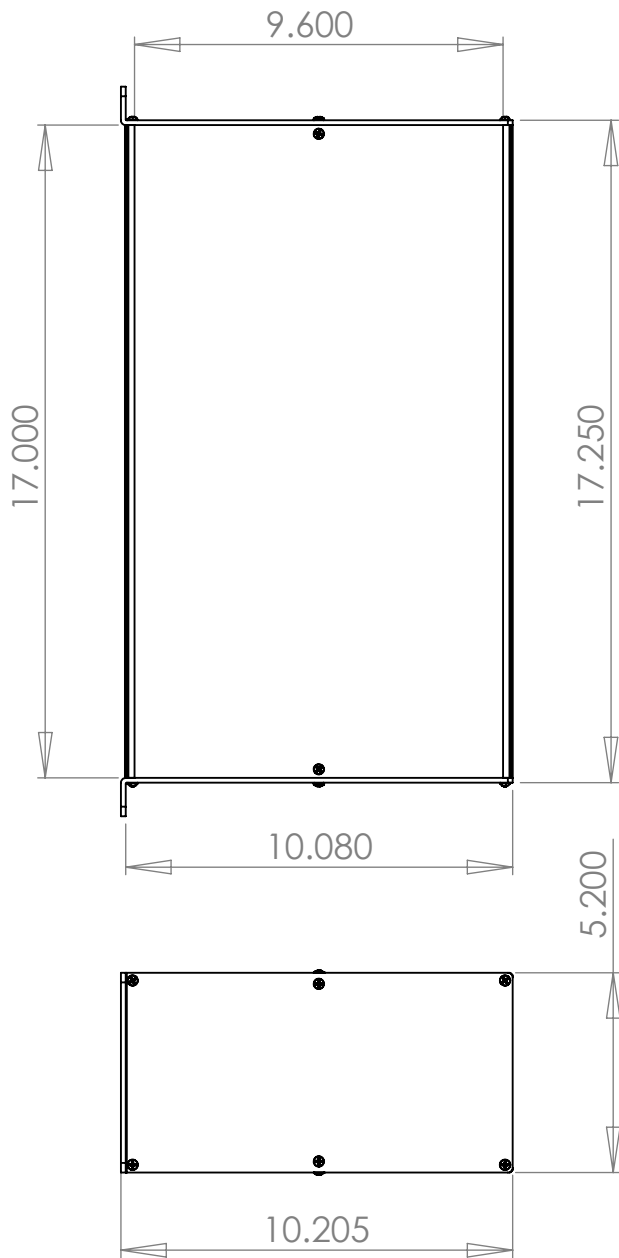

RACK MOUNTING

WOLGRAM
Engineered Plastics, LLC.
www.wolgrammfg.com
866-WOLGRAM

PART NUMBER **3RU10**
19 x 10 x 5.25 Aluminum Enclosure.
Black Anodized

Unless otherwise specified, dimensions are in inches. Information in this drawing is provided for reference only.