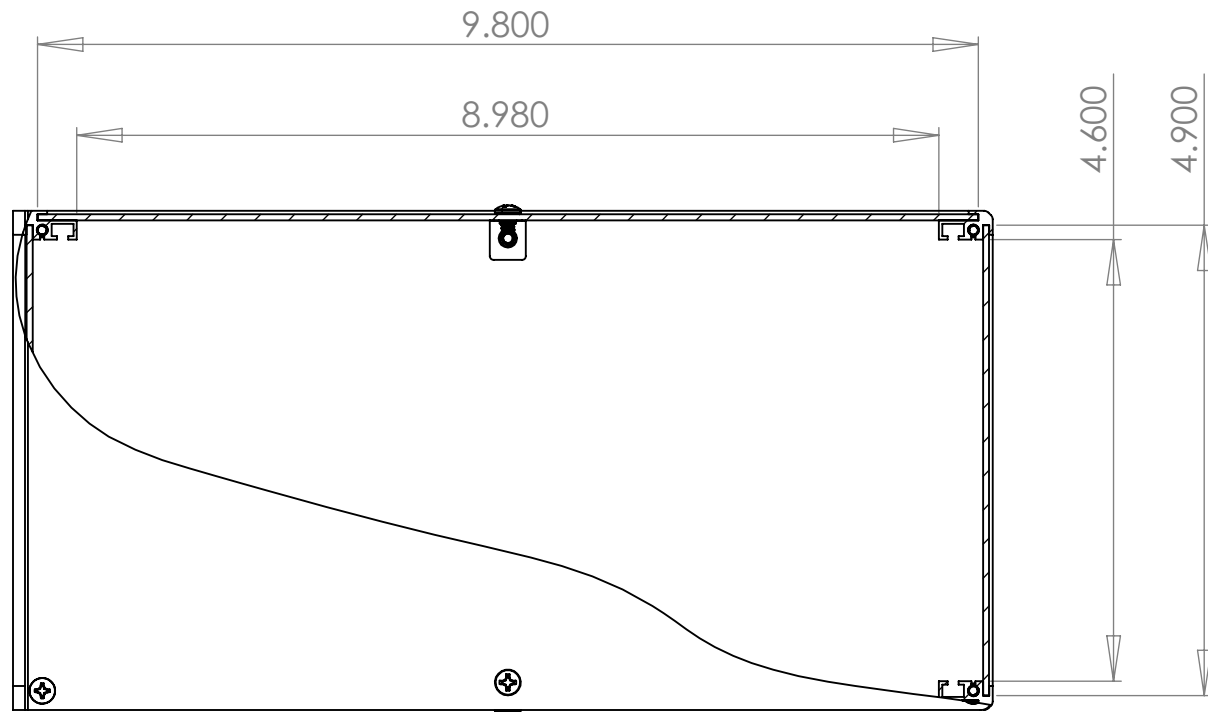

RACK MOUNTING

WOLGRAM
Engineered Plastics, LLC.
www.wolgrammfg.com
866-WOLGRAM

PART NUMBER **3RU10**
19 x 10 x 5.25 Aluminum Enclosure.
Black Anodized

Unless otherwise specified, dimensions are in inches. Information in this drawing is provided for reference only.