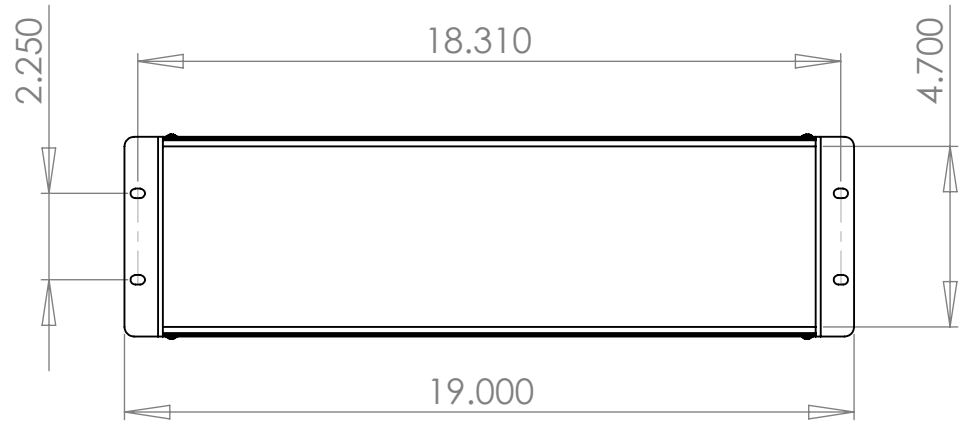

RACK MOUNTING

WOLGRAM
Engineered Plastics, LLC.
www.wolgrammfg.com
866-WOLGRAM

PART NUMBER **3RU10**
19 x 10 x 5.25 Aluminum Enclosure.
Black Anodized

Unless otherwise specified, dimensions are in inches. Information in this drawing is provided for reference only.