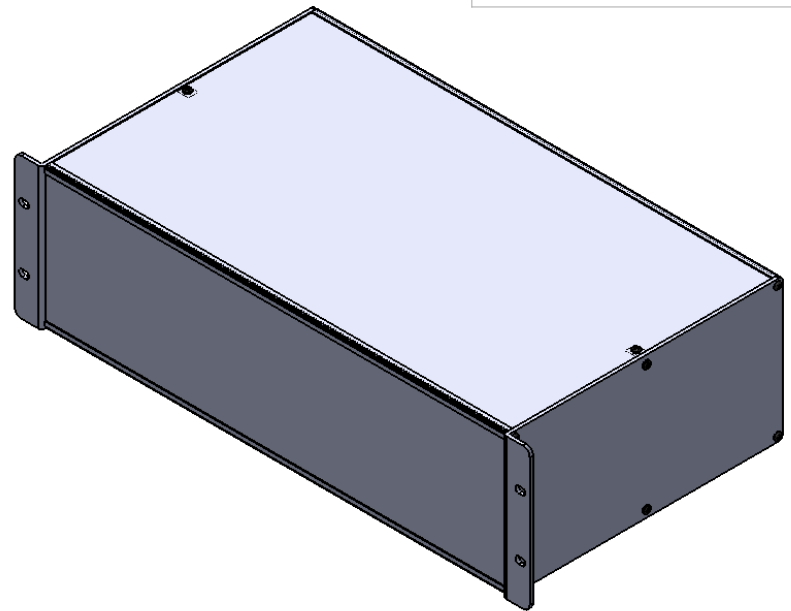

RACK MOUNTING

WOLGRAM
Engineered Plastics, LLC.
www.wolgrammfg.com
866-WOLGRAM

PART NUMBER **3RU10**
19 x 10 x 5.25 Aluminum Enclosure.
Black Anodized

Unless otherwise specified, dimensions are in inches. Information in this drawing is provided for reference only.