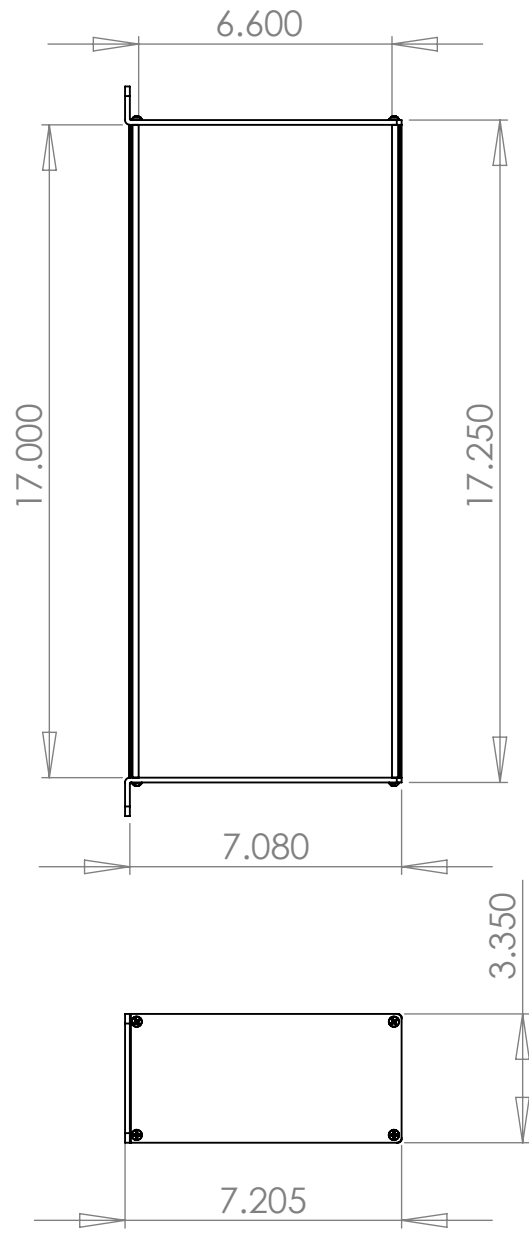

RACK MOUNTING

WOLGRAM
Engineered Plastics, LLC.
www.wolgrammfg.com
866-WOLGRAM

PART NUMBER **2RU7**
19 x 7 x 3.5 Aluminum Enclosure.
Black Anodized

Unless otherwise specified, dimensions are in inches. Information in this drawing is provided for reference only.