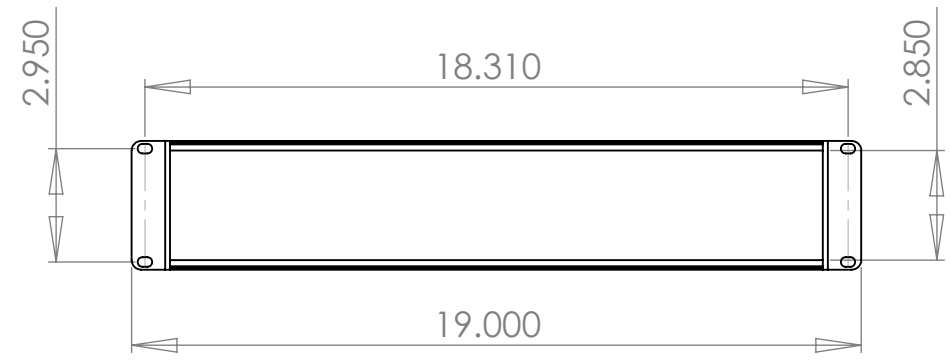

RACK MOUNTING

WOLGRAM
Engineered Plastics, LLC.
www.wolgrammfg.com
866-WOLGRAM

PART NUMBER **2RU7**
19 x 7 x 3.5 Aluminum Enclosure.
Black Anodized

Unless otherwise specified, dimensions are in inches. Information in this drawing is provided for reference only.