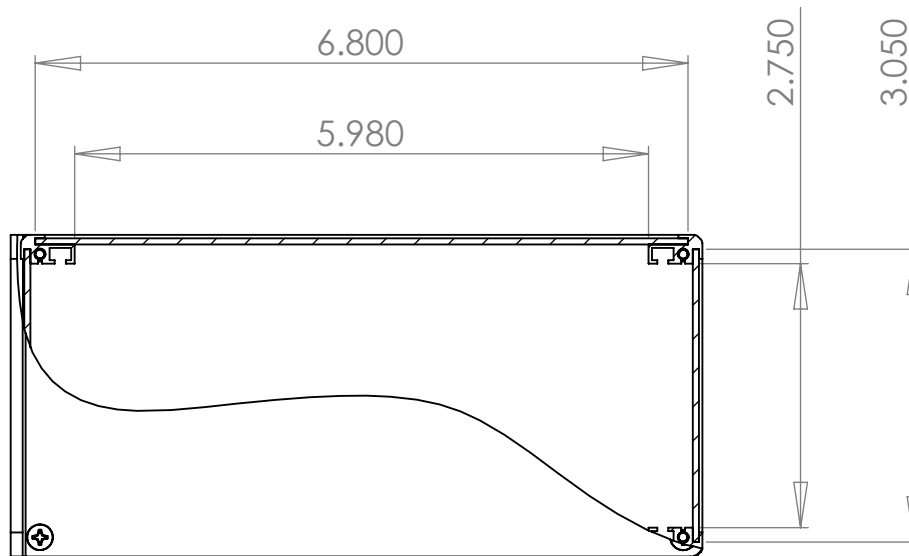

RACK MOUNTING

WOLGRAM
Engineered Plastics, LLC.
www.wolgrammfg.com
866-WOLGRAM

PART NUMBER **2RU7**
19 x 7 x 3.5 Aluminum Enclosure.
Black Anodized

Unless otherwise specified, dimensions are in inches. Information in this drawing is provided for reference only.