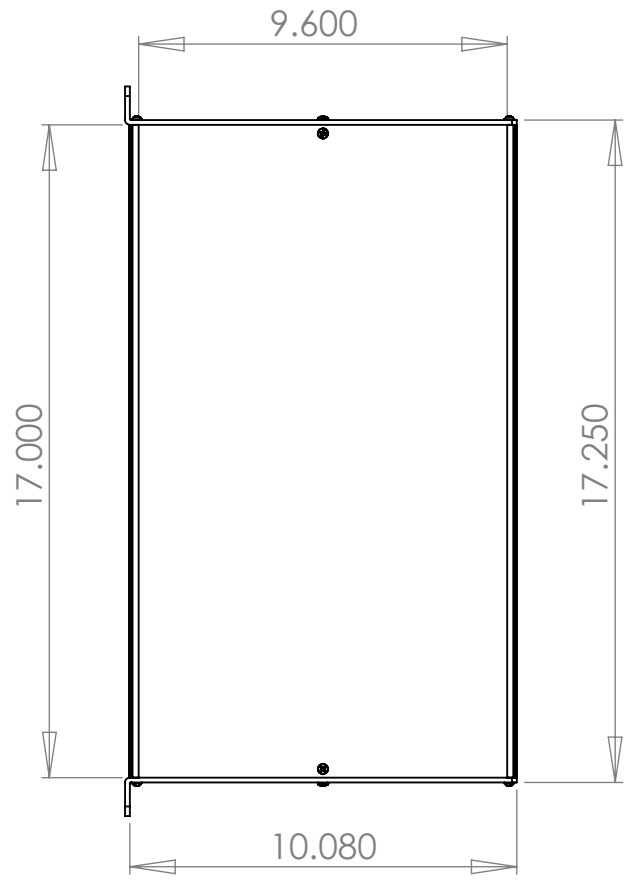

# RACK MOUNTING

**WOLGRAM**  
Engineered Plastics, LLC.  
www.wolgrammfg.com  
866-WOLGRAM

PART NUMBER **2RU10**  
19 x 10 x 3.5 Aluminum Enclosure.  
Black Anodized

Unless otherwise specified, dimensions are in inches. Information in this drawing is provided for reference only.