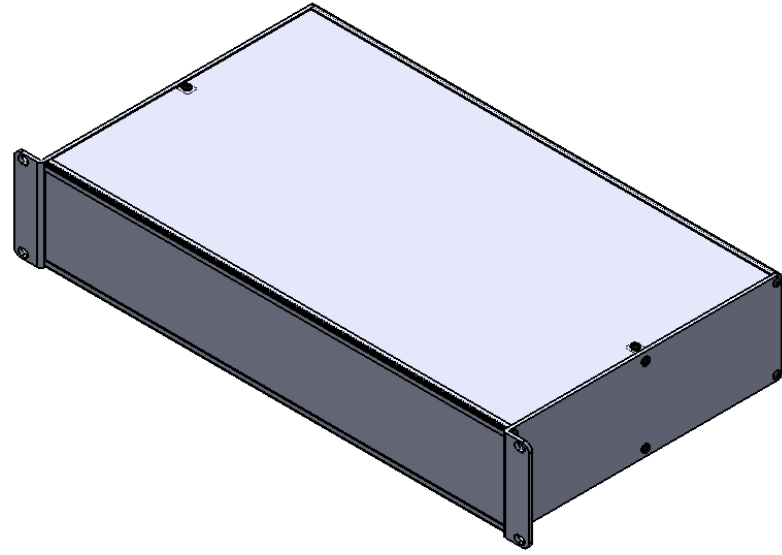

# RACK MOUNTING

**WOLGRAM**  
Engineered Plastics, LLC.  
www.wolgrammfg.com  
866-WOLGRAM

PART NUMBER **2RU10**  
19 x 10 x 3.5 Aluminum Enclosure.  
Black Anodized

Unless otherwise specified, dimensions are in inches. Information in this drawing is provided for reference only.