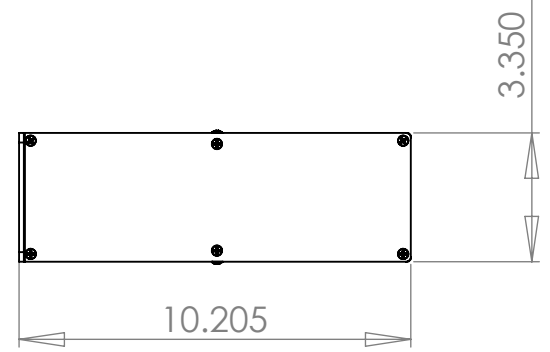

# RACK MOUNTING

**WOLGRAM**  
Engineered Plastics, LLC.  
www.wolgrammfg.com  
866-WOLGRAM

PART NUMBER **2RU10**  
19 x 10 x 3.5 Aluminum Enclosure.  
Black Anodized

Unless otherwise specified, dimensions are in inches. Information in this drawing is provided for reference only.