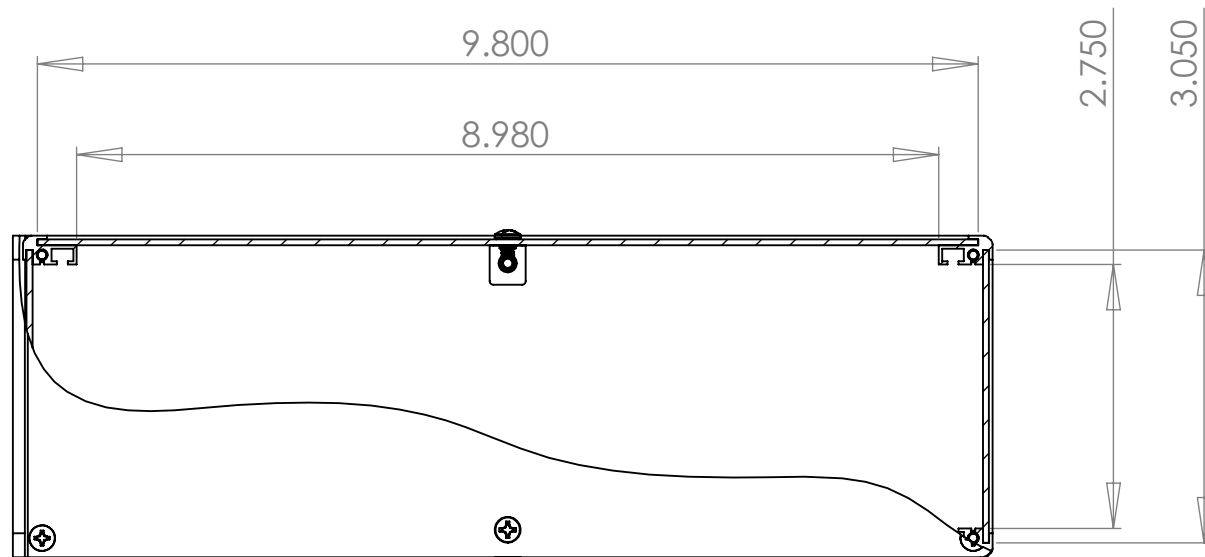

# RACK MOUNTING

**WOLGRAM**  
Engineered Plastics, LLC.  
www.wolgrammfg.com  
866-WOLGRAM

PART NUMBER **2RU10**  
19 x 10 x 3.5 Aluminum Enclosure.  
Black Anodized

Unless otherwise specified, dimensions are in inches. Information in this drawing is provided for reference only.