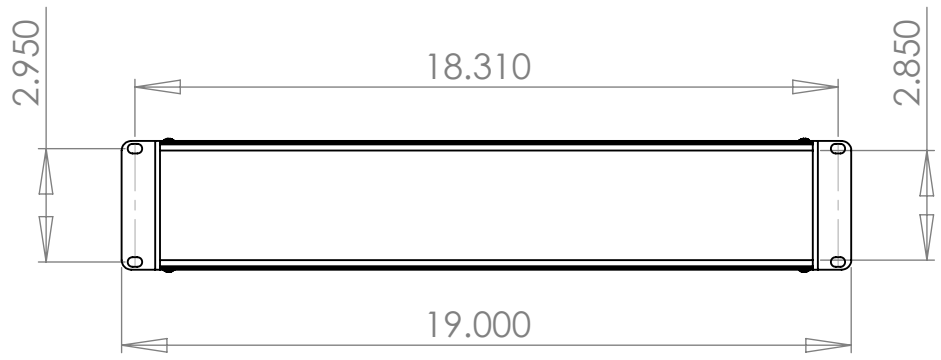

# RACK MOUNTING

**WOLGRAM**  
Engineered Plastics, LLC.  
www.wolgrammfg.com  
866-WOLGRAM

PART NUMBER **2RU10**  
19 x 10 x 3.5 Aluminum Enclosure.  
Black Anodized

Unless otherwise specified, dimensions are in inches. Information in this drawing is provided for reference only.