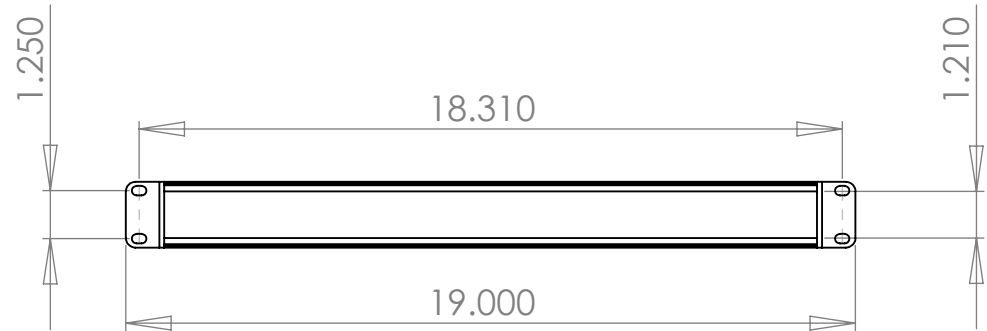

# RACK MOUNTING

**WOLGRAM**  
Engineered Plastics, LLC.  
www.wolgrammfg.com  
866-WOLGRAM

PART NUMBER **1RU7**  
19 x 7 x 1.75 Aluminum Enclosure.  
Black Anodized

Unless otherwise specified, dimensions are in inches. Information in this drawing is provided for reference only.