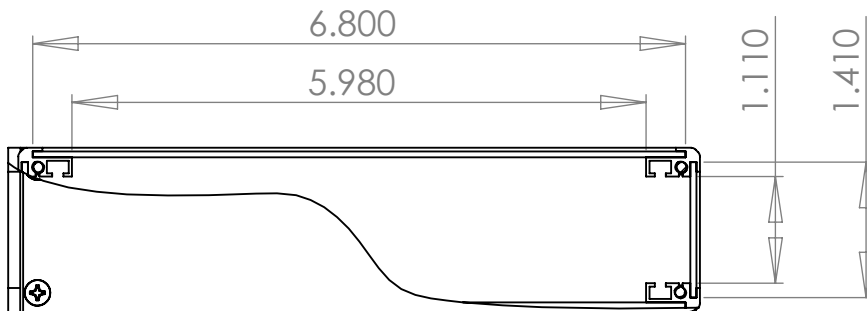

# RACK MOUNTING

**WOLGRAM**  
Engineered Plastics, LLC.  
www.wolgrammfg.com  
866-WOLGRAM

PART NUMBER **1RU7**  
19 x 7 x 1.75 Aluminum Enclosure.  
Black Anodized

Unless otherwise specified, dimensions are in inches. Information in this drawing is provided for reference only.