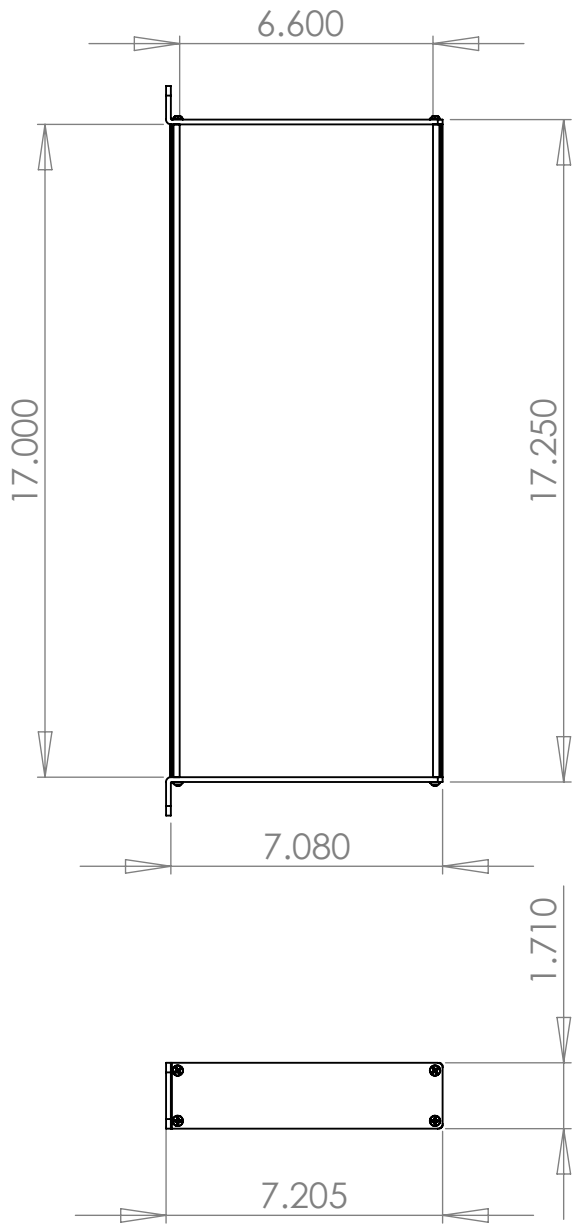

# RACK MOUNTING

**WOLGRAM**  
Engineered Plastics, LLC.  
www.wolgrammfg.com  
866-WOLGRAM

PART NUMBER **1RU7**  
19 x 7 x 1.75 Aluminum Enclosure.  
Black Anodized

Unless otherwise specified, dimensions are in inches. Information in this drawing is provided for reference only.