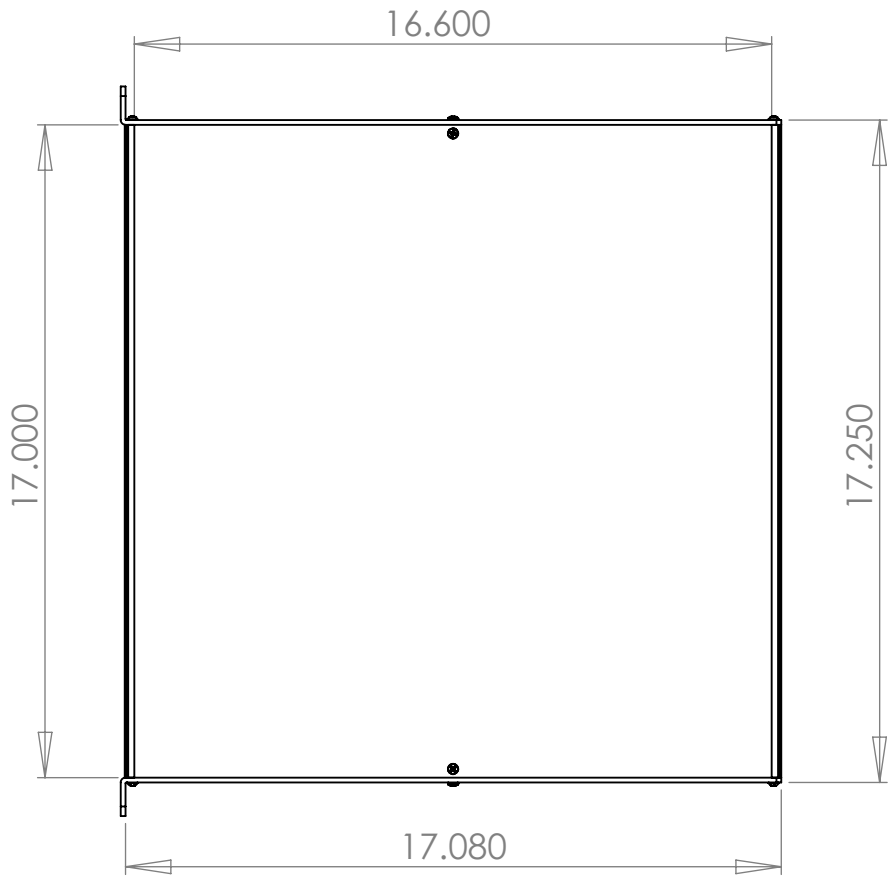

RACK MOUNTING

WOLGRAM
Engineered Plastics, LLC.
www.wolgrammfg.com
866-WOLGRAM

PART NUMBER **1RU17**
19 x 17 x 1.75 Aluminum Enclosure.
Black Anodized

Unless otherwise specified, dimensions are in inches. Information in this drawing is provided for reference only.

5

4

3

2

1