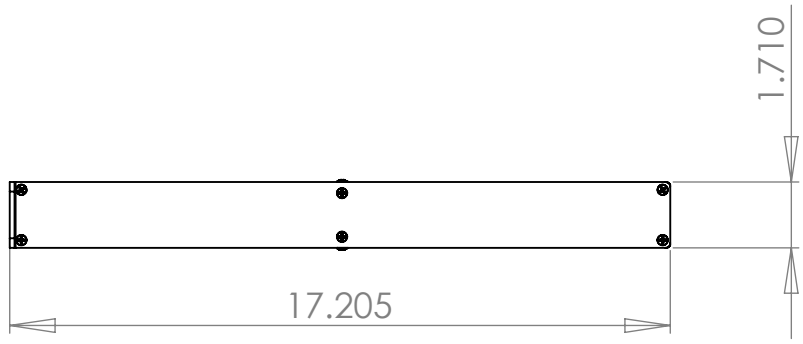

RACK MOUNTING

WOLGRAM
Engineered Plastics, LLC.
www.wolgrammfg.com
866-WOLGRAM

PART NUMBER **1RU17**
19 x 17 x 1.75 Aluminum Enclosure.
Black Anodized

Unless otherwise specified, dimensions are in inches. Information in this drawing is provided for reference only.