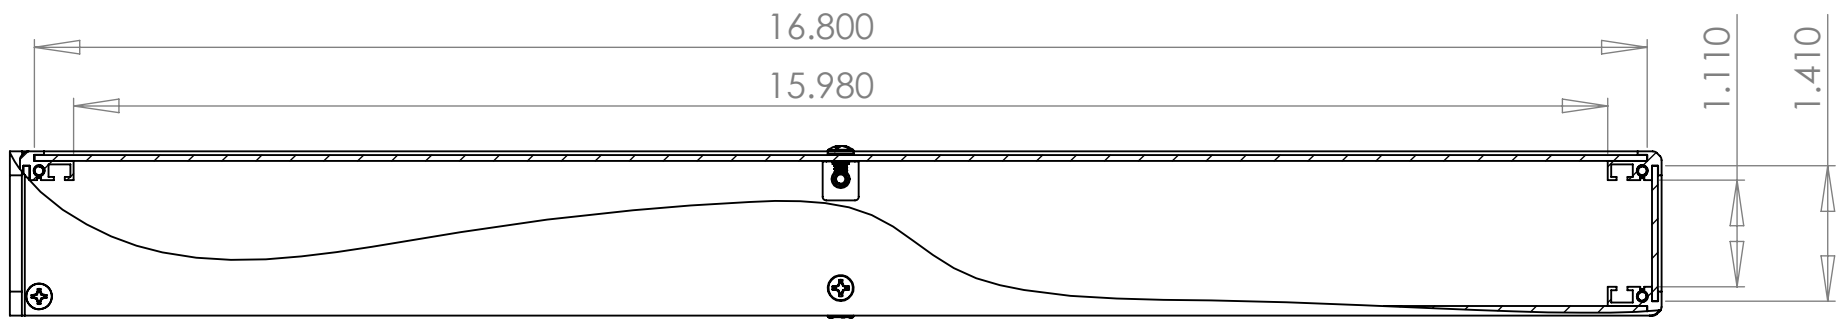

RACK MOUNTING

WOLGRAM
Engineered Plastics, LLC.
www.wolgrammfg.com
866-WOLGRAM

PART NUMBER **1RU17**
19 x 17 x 1.75 Aluminum Enclosure.
Black Anodized

Unless otherwise specified, dimensions are in inches. Information in this drawing is provided for reference only.