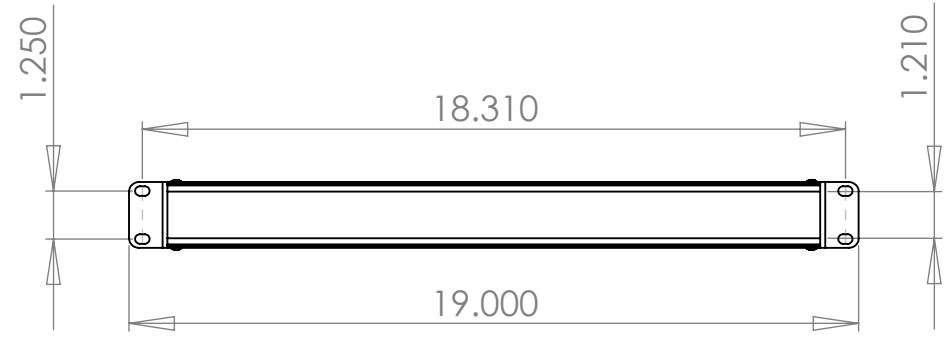

RACK MOUNTING

WOLGRAM
Engineered Plastics, LLC.
www.wolgrammfg.com
866-WOLGRAM

PART NUMBER **1RU17**
19 x 17 x 1.75 Aluminum Enclosure.
Black Anodized

Unless otherwise specified, dimensions are in inches. Information in this drawing is provided for reference only.