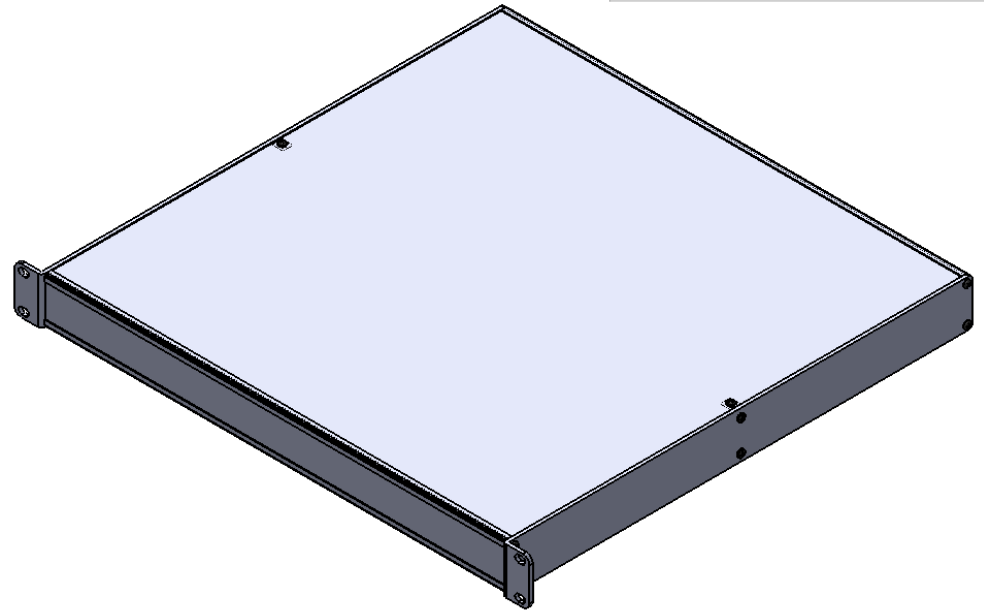

RACK MOUNTING

WOLGRAM
Engineered Plastics, LLC.
www.wolgrammfg.com
866-WOLGRAM

PART NUMBER **1RU17**
19 x 17 x 1.75 Aluminum Enclosure.
Black Anodized

Unless otherwise specified, dimensions are in inches. Information in this drawing is provided for reference only.