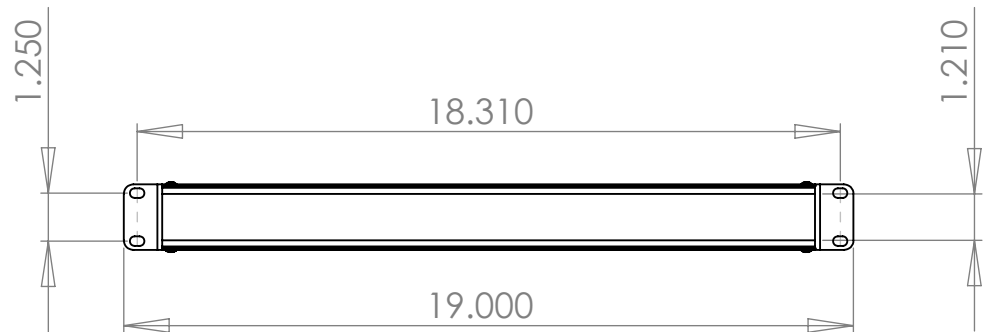

RACK MOUNTING

WOLGRAM
Engineered Plastics, LLC.
www.wolgrammfg.com
866-WOLGRAM

PART NUMBER **1RU12**
19 x 12 x 1.75 Aluminum Enclosure.
Black Anodized

Unless otherwise specified, dimensions are in inches. Information in this drawing is provided for reference only.

5

4

3

2

1

RACK MOUNTING

WOLGRAM
Engineered Plastics, LLC.
www.wolgrammfg.com
866-WOLGRAM

PART NUMBER **1RU12**
19 x 12 x 1.75 Aluminum Enclosure.
Black Anodized

Unless otherwise specified, dimensions are in inches. Information in this drawing is provided for reference only.