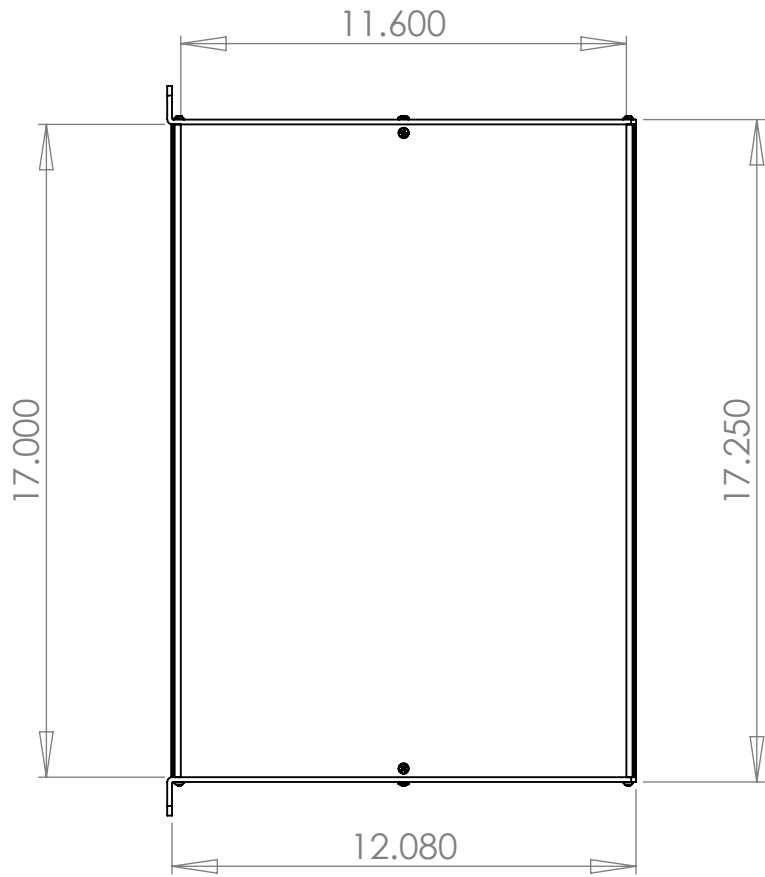

RACK MOUNTING

WOLGRAM
Engineered Plastics, LLC.
www.wolgrammfg.com
866-WOLGRAM

PART NUMBER **1RU12**
19 x 12 x 1.75 Aluminum Enclosure.
Black Anodized

Unless otherwise specified, dimensions are in inches. Information in this drawing is provided for reference only.

5

4

3

2

1

RACK MOUNTING

WOLGRAM
Engineered Plastics, LLC.
www.wolgrammfg.com
866-WOLGRAM

PART NUMBER **1RU12**
19 x 12 x 1.75 Aluminum Enclosure.
Black Anodized

Unless otherwise specified, dimensions are in inches. Information in this drawing is provided for reference only.