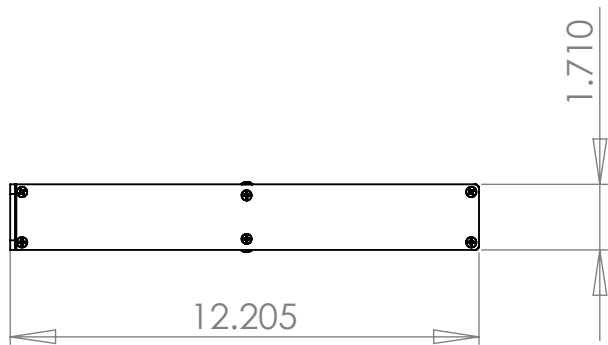

RACK MOUNTING

WOLGRAM
Engineered Plastics, LLC.
www.wolgrammfg.com
866-WOLGRAM

PART NUMBER **1RU12**
19 x 12 x 1.75 Aluminum Enclosure.
Black Anodized

Unless otherwise specified, dimensions are in inches. Information in this drawing is provided for reference only.

5

4

3

2

1

RACK MOUNTING

WOLGRAM
Engineered Plastics, LLC.
www.wolgrammfg.com
866-WOLGRAM

PART NUMBER **1RU12**
19 x 12 x 1.75 Aluminum Enclosure.
Black Anodized

Unless otherwise specified, dimensions are in inches. Information in this drawing is provided for reference only.