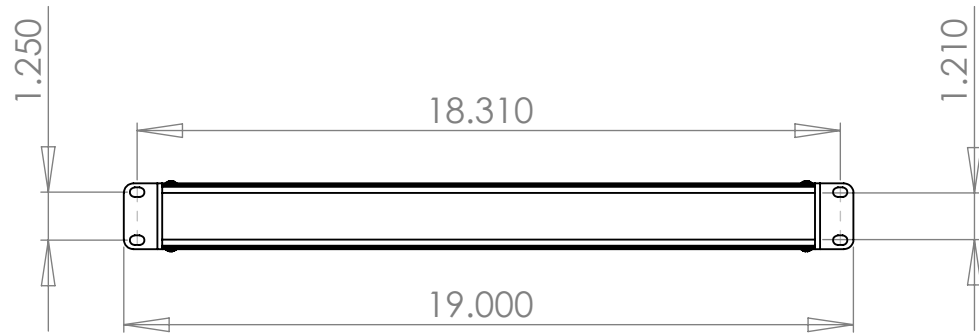

RACK MOUNTING

WOLGRAM
Engineered Plastics, LLC.
www.wolgrammfg.com
866-WOLGRAM

PART NUMBER **1RU10**
19 x 10 x 1.75 Aluminum Enclosure.
Black Anodized

Unless otherwise specified, dimensions are in inches. Information in this drawing is provided for reference only.

5

4

3

2

1

RACK MOUNTING

WOLGRAM
Engineered Plastics, LLC.
www.wolgrammfg.com
866-WOLGRAM

PART NUMBER **1RU10**
19 x 10 x 1.75 Aluminum Enclosure.
Black Anodized

Unless otherwise specified, dimensions are in inches. Information in this drawing is provided for reference only.