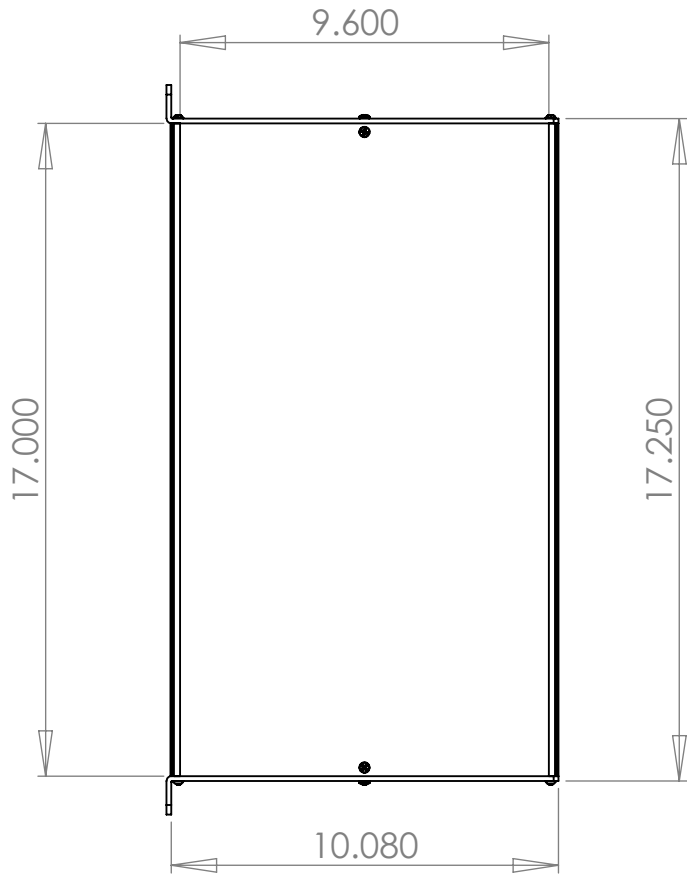

RACK MOUNTING

WOLGRAM
Engineered Plastics, LLC.
www.wolgrammfg.com
866-WOLGRAM

PART NUMBER **1RU10**
19 x 10 x 1.75 Aluminum Enclosure.
Black Anodized

Unless otherwise specified, dimensions are in inches. Information in this drawing is provided for reference only.

5

4

3

2

1

RACK MOUNTING

WOLGRAM
Engineered Plastics, LLC.
www.wolgrammfg.com
866-WOLGRAM

PART NUMBER **1RU10**
19 x 10 x 1.75 Aluminum Enclosure.
Black Anodized

Unless otherwise specified, dimensions are in inches. Information in this drawing is provided for reference only.