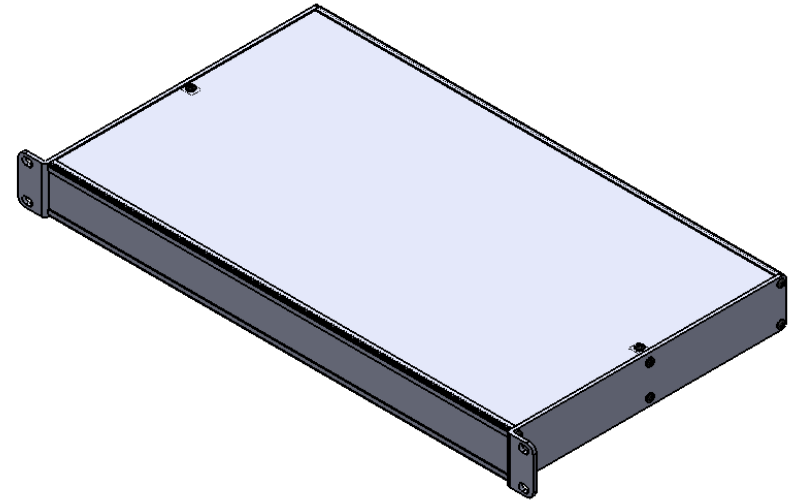

RACK MOUNTING

WOLGRAM
Engineered Plastics, LLC.
www.wolgrammfg.com
866-WOLGRAM

PART NUMBER **1RU10**
19 x 10 x 1.75 Aluminum Enclosure.
Black Anodized

Unless otherwise specified, dimensions are in inches. Information in this drawing is provided for reference only.

5

4

3

2

1

RACK MOUNTING

WOLGRAM
Engineered Plastics, LLC.
www.wolgrammfg.com
866-WOLGRAM

PART NUMBER **1RU10**
19 x 10 x 1.75 Aluminum Enclosure.
Black Anodized