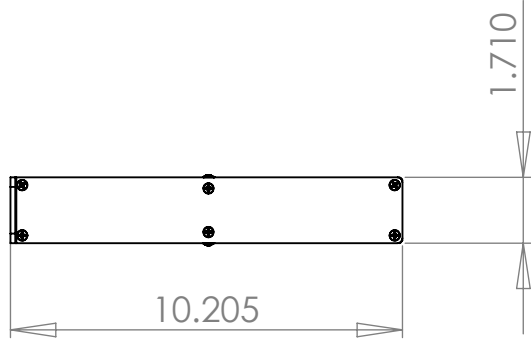

RACK MOUNTING

WOLGRAM
Engineered Plastics, LLC.
www.wolgrammfg.com
866-WOLGRAM

PART NUMBER **1RU10**
19 x 10 x 1.75 Aluminum Enclosure.
Black Anodized

Unless otherwise specified, dimensions are in inches. Information in this drawing is provided for reference only.

5

4

3

2

1

RACK MOUNTING

WOLGRAM
Engineered Plastics, LLC.
www.wolgrammfg.com
866-WOLGRAM

PART NUMBER **1RU10**
19 x 10 x 1.75 Aluminum Enclosure.
Black Anodized

Unless otherwise specified, dimensions are in inches. Information in this drawing is provided for reference only.