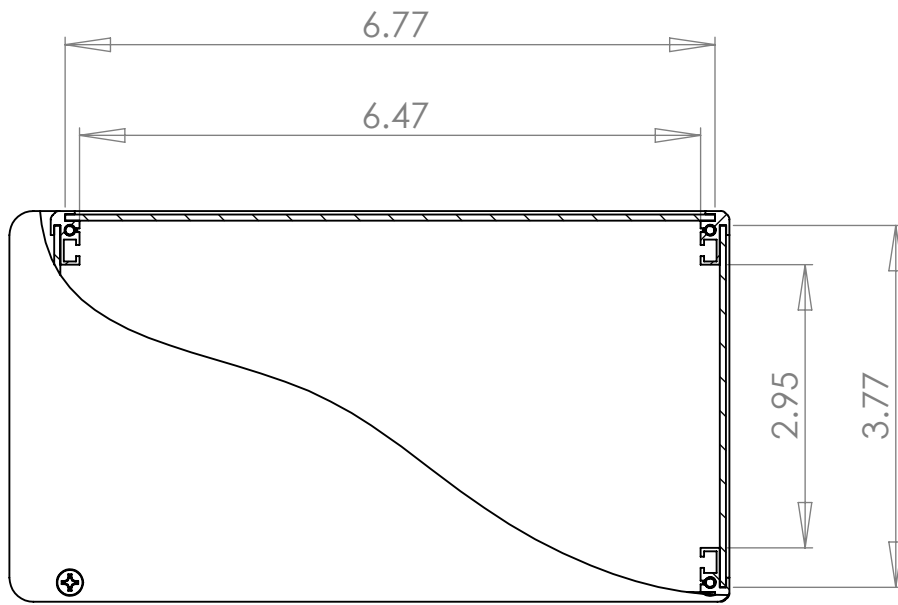

WOLGRAM
 Engineered Plastics, LLC.
www.wolgrammfg.com
 866-WOLGRAM

PART NUMBER **MC-8A**
 6 x 7 x 4 Aluminum Enclosure.
 Black Anodized

Unless otherwise specified, dimensions are in inches. Information in this drawing is provided for reference only.