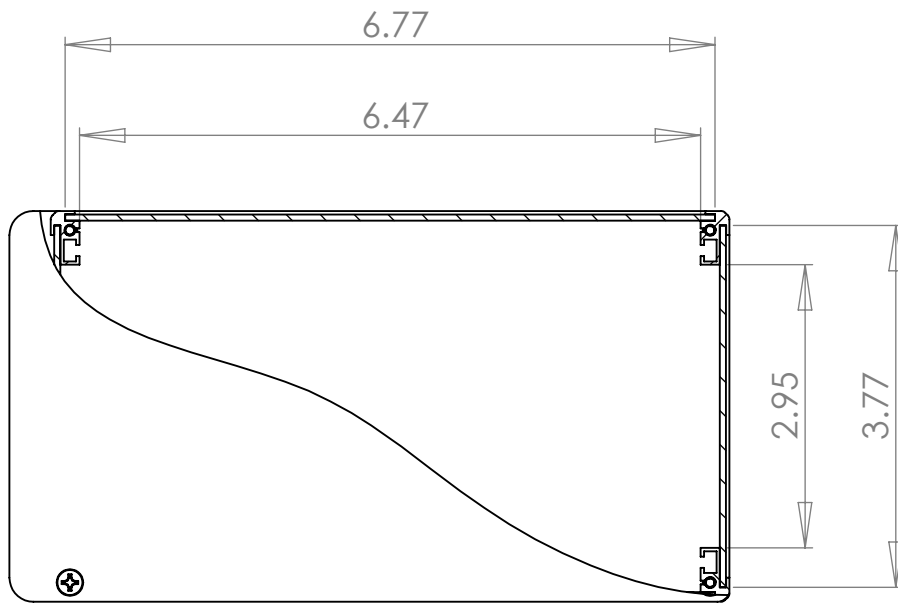

WOLGRAM
 Engineered Plastics, LLC.
www.wolgrammfg.com
 866-WOLGRAM

PART NUMBER **MC-7A**
 4 x 7 x 4 Aluminum Enclosure.
 Black Anodized

Unless otherwise specified, dimensions are in inches. Information in this drawing is provided for reference only.