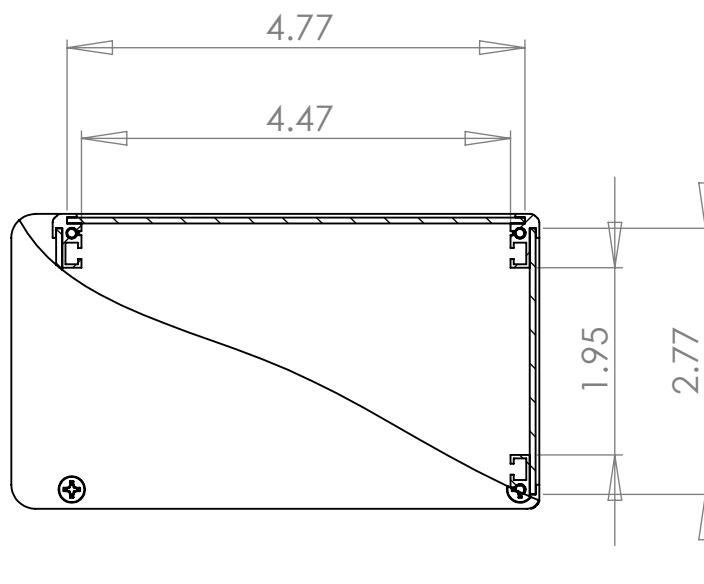

WOLGRAM
 Engineered Plastics, LLC.
www.wolgrammfg.com
 866-WOLGRAM

PART NUMBER **MC-4A**
 4 x 5 x 3 Aluminum Enclosure.
 Black Anodized

Unless otherwise specified, dimensions are in inches. Information in this drawing is provided for reference only.