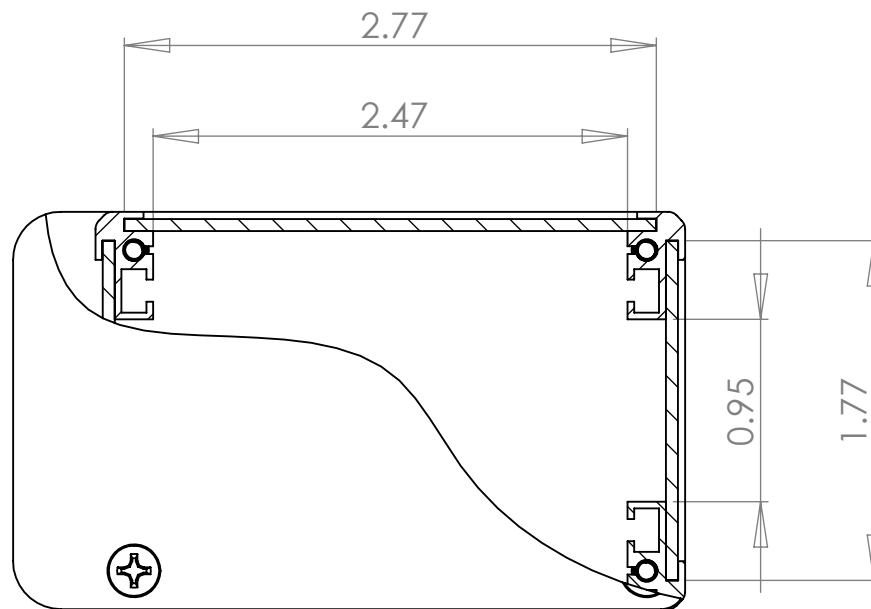

WOLGRAM
 Engineered Plastics, LLC.
www.wolgrammfg.com
 866-WOLGRAM

PART
 NUMBER

MC-3A

8 x 3 x 2 Aluminum Enclosure.
 Black Anodized

Unless otherwise specified, dimensions are in inches. Information in this drawing is provided for reference only.

WOLGRAM
 Engineered Plastics, LLC.
www.wolgrammfg.com
 866-WOLGRAM

PART NUMBER **MC-3A**
 8 x 3 x 2 Aluminum Enclosure.
 Black Anodized

Unless otherwise specified, dimensions are in inches. Information in this drawing is provided for reference only.