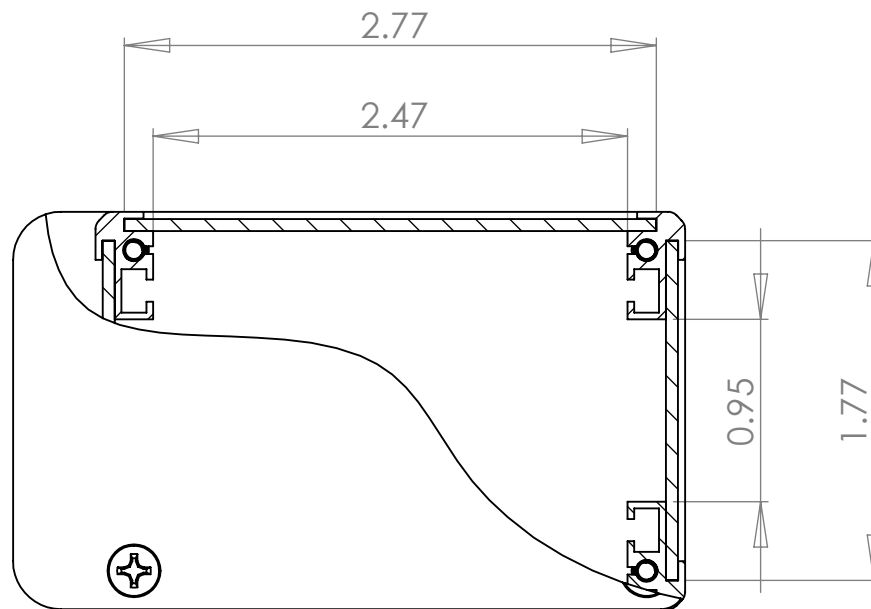

WOLGRAM
Engineered Plastics, LLC.
www.wolgrammfg.com
866-WOLGRAM

PART
NUMBER

MC-2A

6 x 3 x 2 Aluminum Enclosure.
Black Anodized

Unless otherwise specified, dimensions are in inches. Information in this drawing is provided for reference only.

WOLGRAM
 Engineered Plastics, LLC.
 www.wolgrammfg.com
 866-WOLGRAM

PART NUMBER **MC-2A**
 6 x 3 x 2 Aluminum Enclosure.
 Black Anodized

Unless otherwise specified, dimensions are in inches. Information in this drawing is provided for reference only.