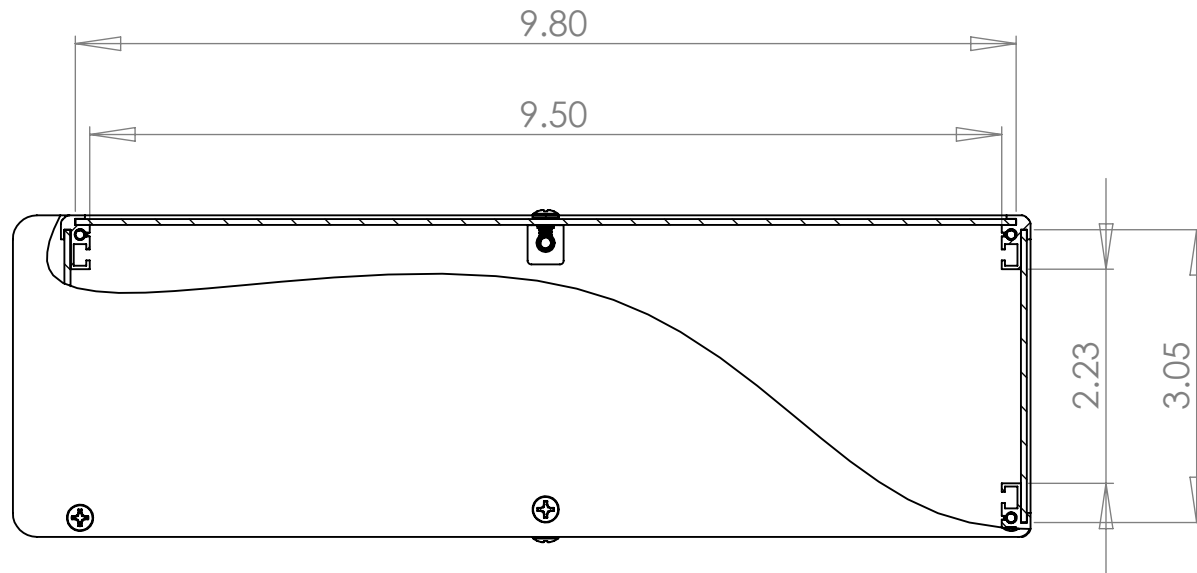

**WOLGRAM**  
 Engineered Plastics, LLC.  
[www.wolgrammfg.com](http://www.wolgrammfg.com)  
 866-WOLGRAM

PART NUMBER **MC-20A**  
 12 x 10 x 6 Aluminum Enclosure.  
 Black Anodized

Unless otherwise specified, dimensions are in inches. Information in this drawing is provided for reference only.

5

4

3

2

1

**WOLGRAM**  
 Engineered Plastics, LLC.  
[www.wolgrammfg.com](http://www.wolgrammfg.com)  
 866-WOLGRAM

PART NUMBER **MC-20A**  
 12 x 10 x 6 Aluminum Enclosure.  
 Black Anodized

Unless otherwise specified, dimensions are in inches. Information in this drawing is provided for reference only.