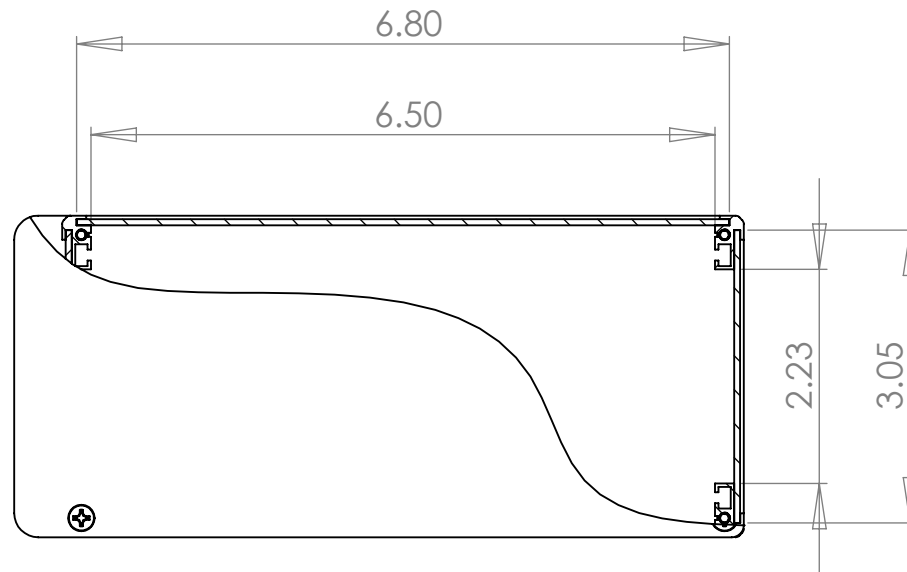

**WOLGRAM**  
 Engineered Plastics, LLC.  
 www.wolgrammfg.com  
 866-WOLGRAM

PART NUMBER **MC-19A**  
 17 x 7 x 3.5 Aluminum Enclosure.  
 Black Anodized

Unless otherwise specified, dimensions are in inches. Information in this drawing is provided for reference only.

5

4

3

2

1

**WOLGRAM**  
Engineered Plastics, LLC.  
www.wolgrammfg.com  
866-WOLGRAM

PART NUMBER **MC-19A**  
17 x 7 x 3.5 Aluminum Enclosure.  
Black Anodized

Unless otherwise specified, dimensions are in inches. Information in this drawing is provided for reference only.