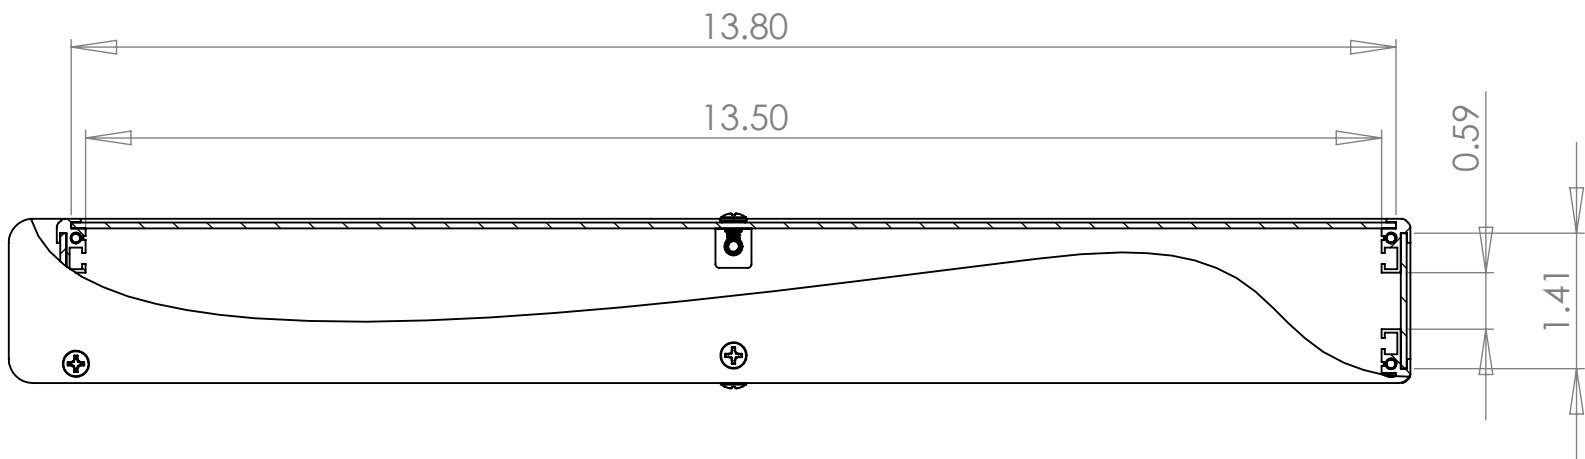

WOLGRAM
 Engineered Plastics, LLC.
 www.wolgrammfg.com
 866-WOLGRAM

PART NUMBER **MC-18A**
 17 x 14 x 1.75 Aluminum Enclosure.
 Black Anodized

Unless otherwise specified, dimensions are in inches. Information in this drawing is provided for reference only.